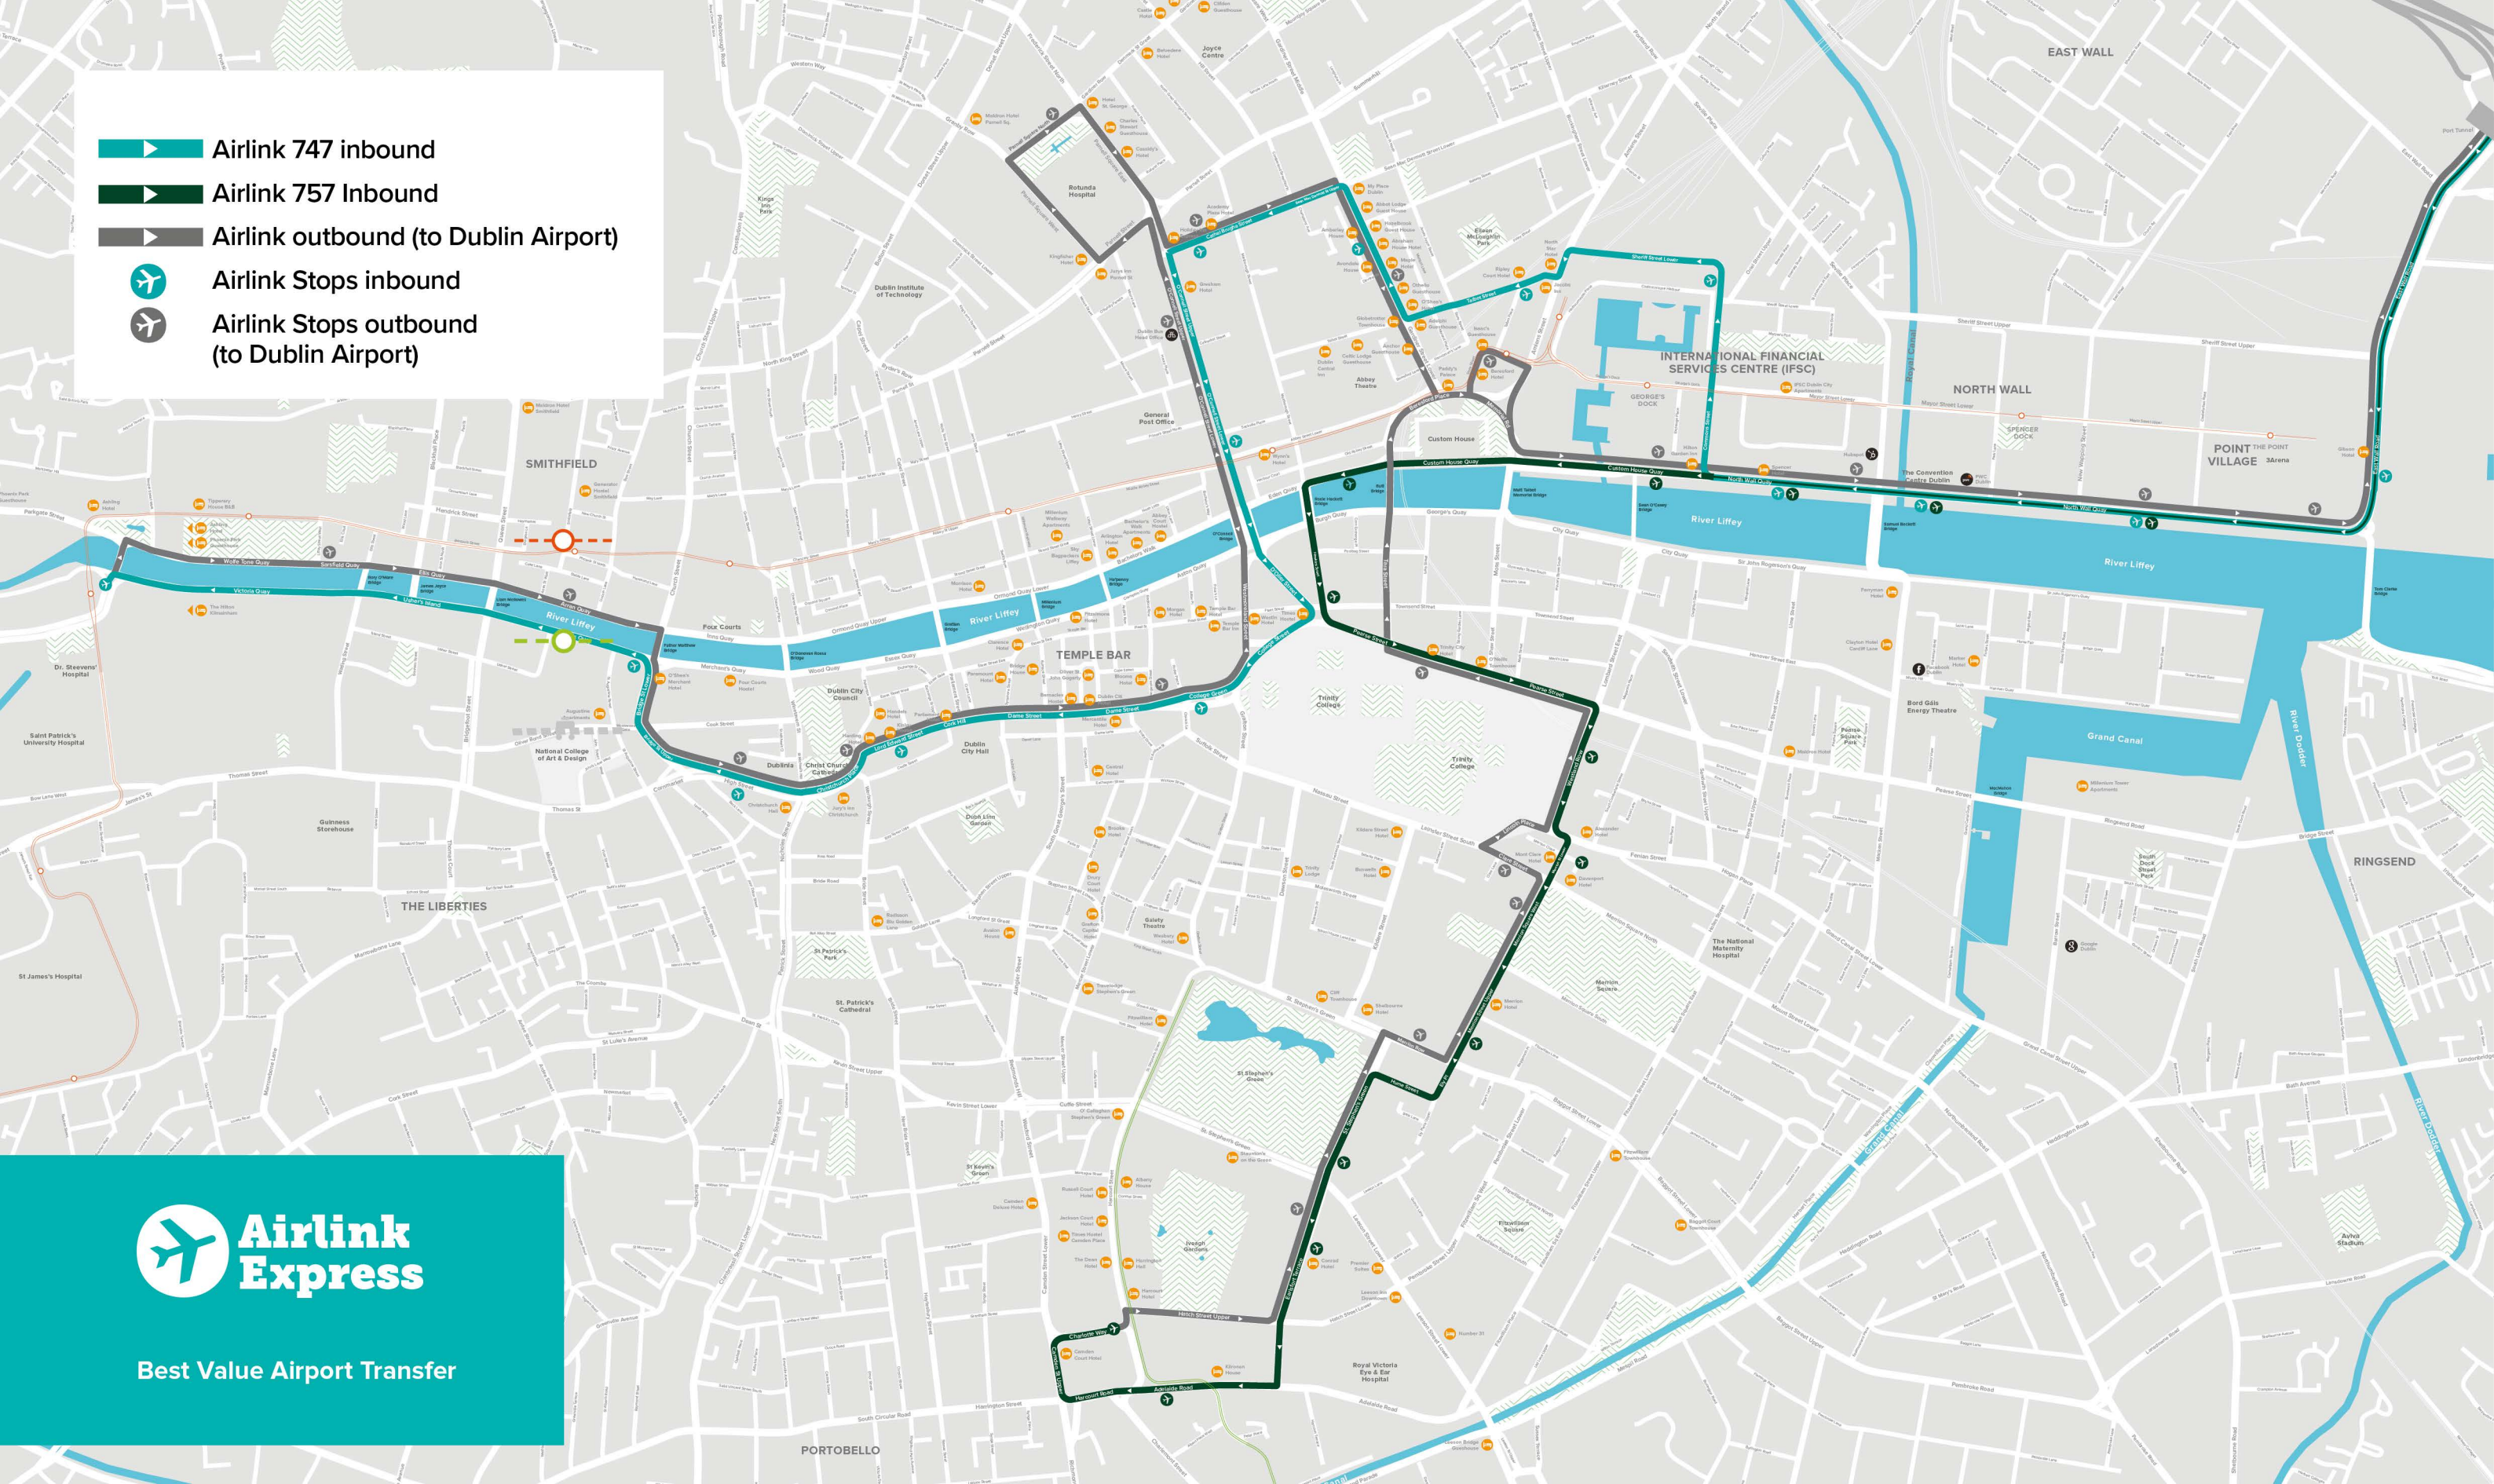

-  Airlink 747 inbound
-  Airlink 757 Inbound
-  Airlink outbound (to Dublin Airport)
-  Airlink Stops inbound
-  Airlink Stops outbound (to Dublin Airport)

Best Value Airport Transfer